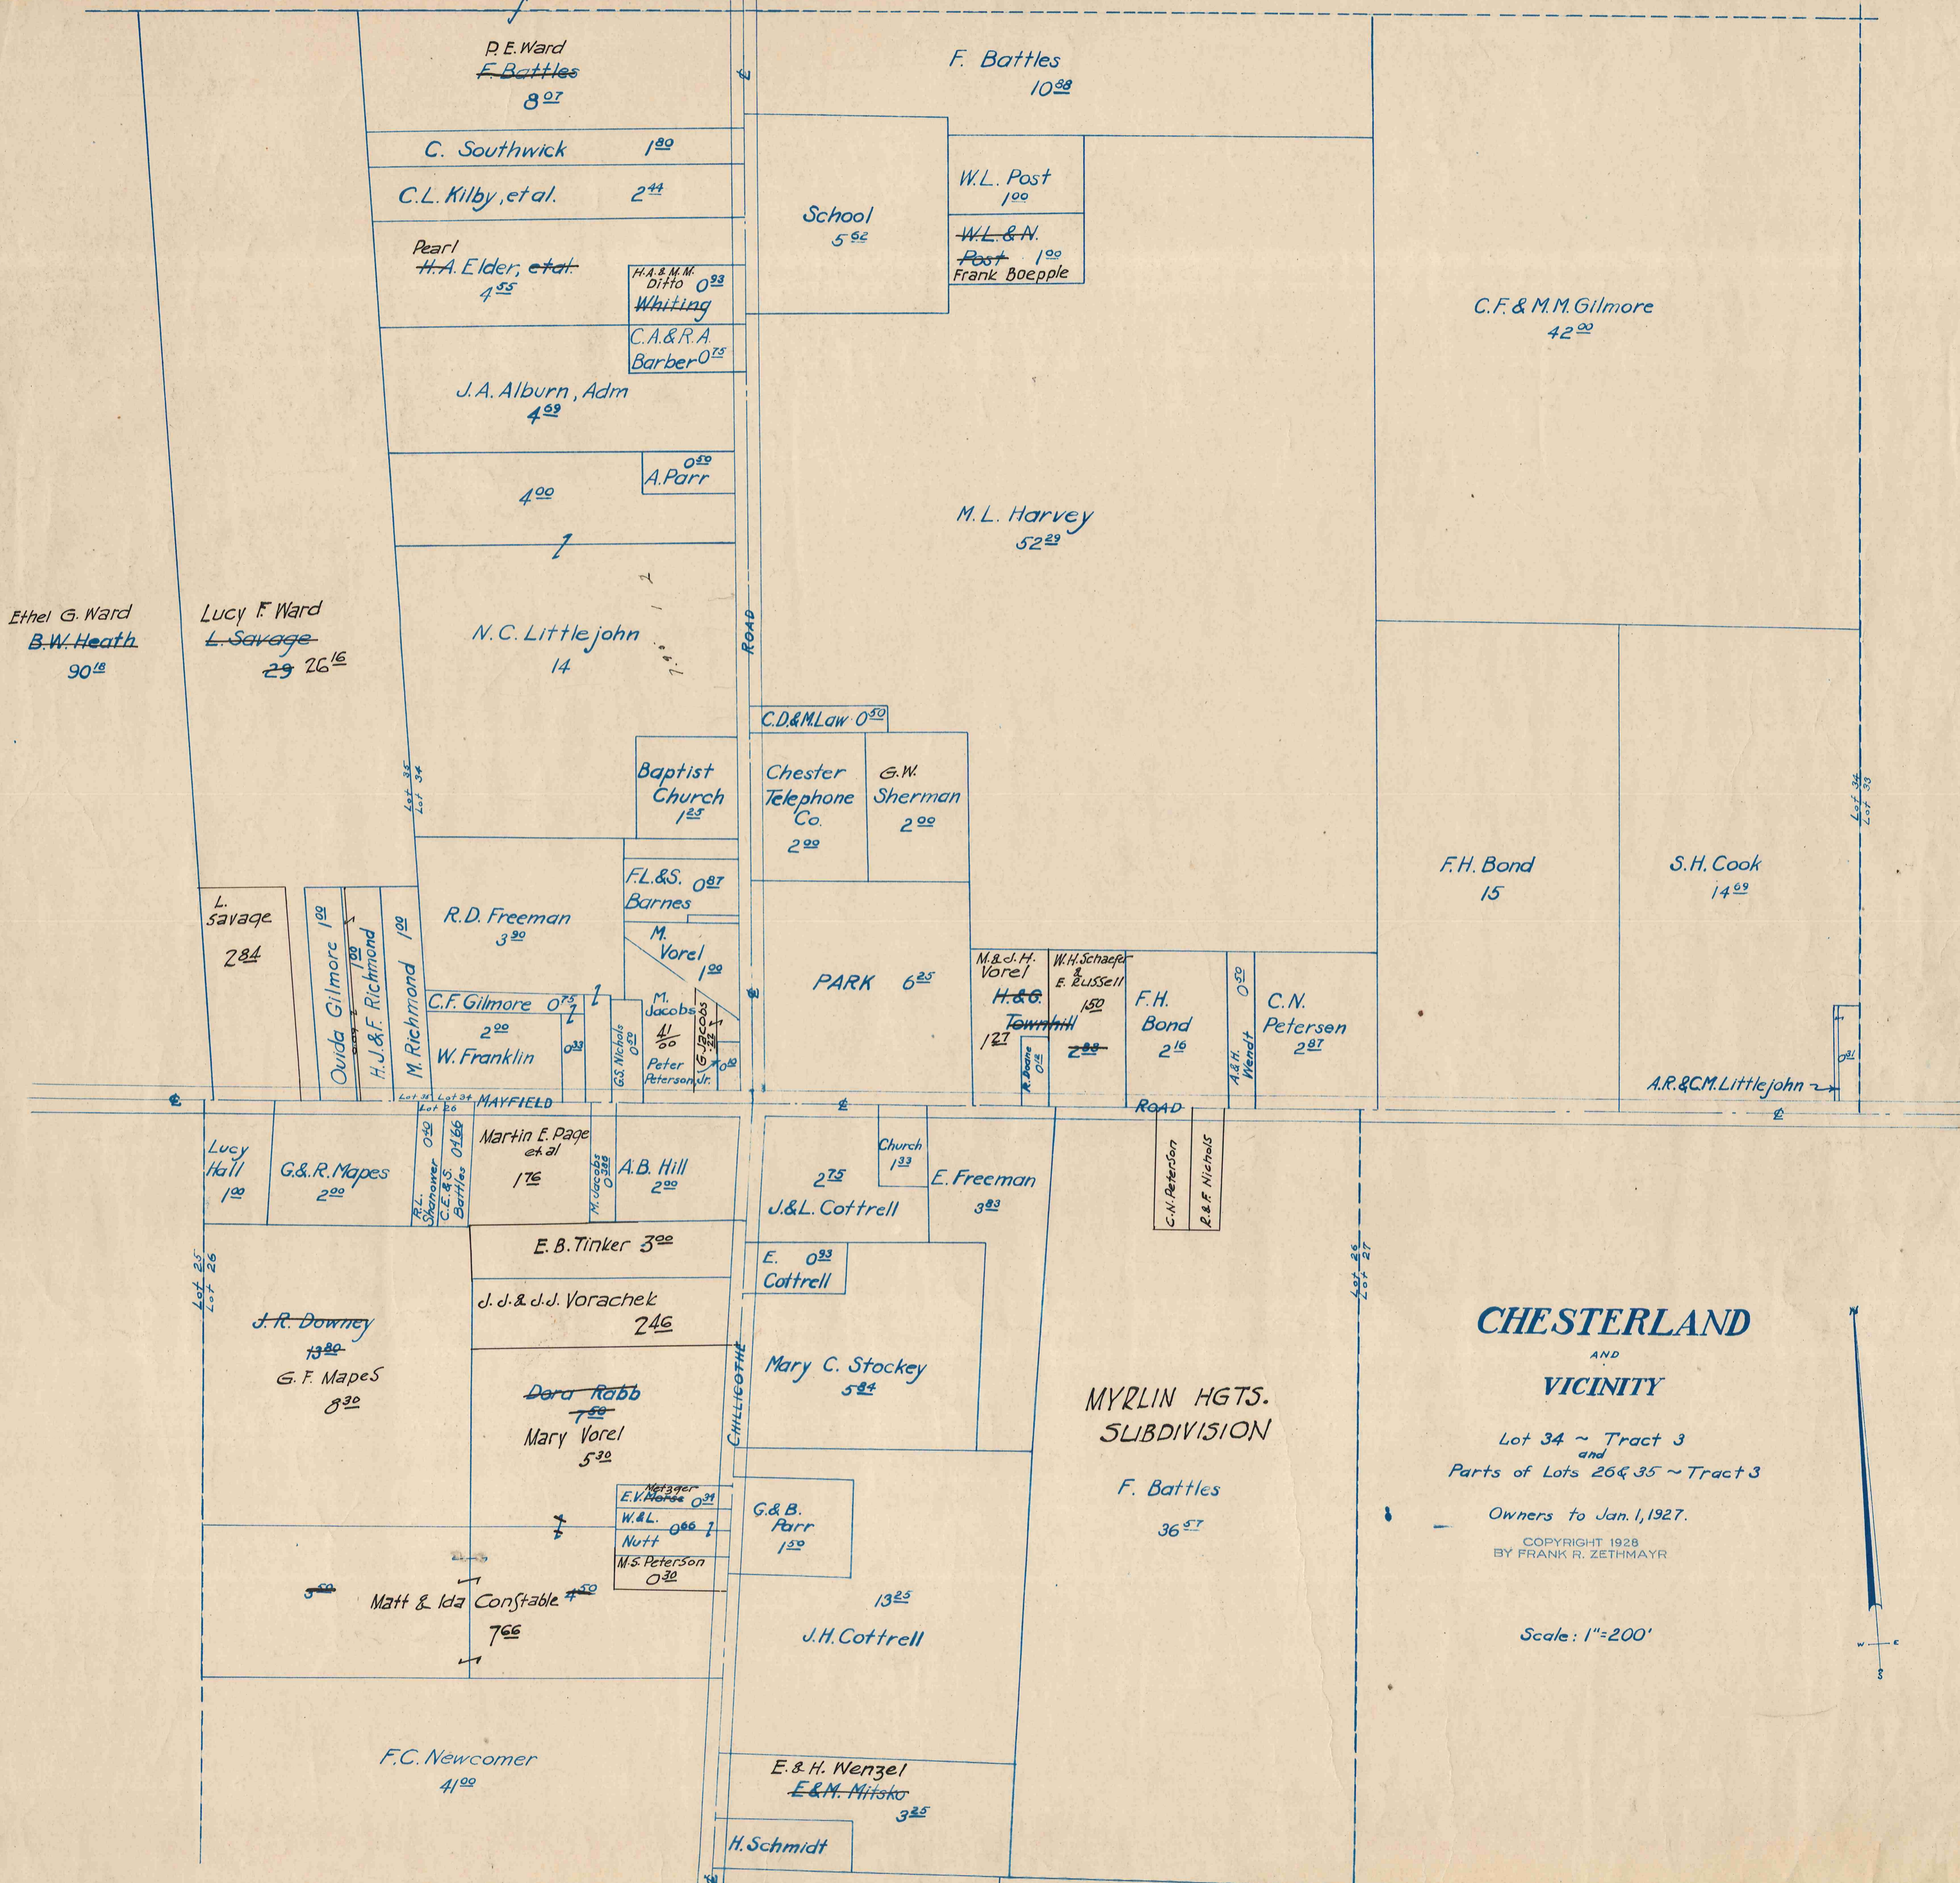

CHESTER TOWNSHIP

COPYRIGHT 1928
BY FRANK R. ZETHMAYER

CHESTERLAND
AND
VICINITY

Lot 34 ~ Tract 3
and
Parts of Lots 26 & 35 ~ Tract 3

Owners to Jan. 1, 1927.

COPYRIGHT 1928
BY FRANK R. ZETHMAYR

Scale: 1"=200'

CHESTER CENTER

AND VICINITY

Lot No. 12 ~ Tract No. 2

Owners to Jan. 1, 1927

Scale: 1" = 200'

COPYRIGHT 1928
BY FRANK R. ZETHMAYR