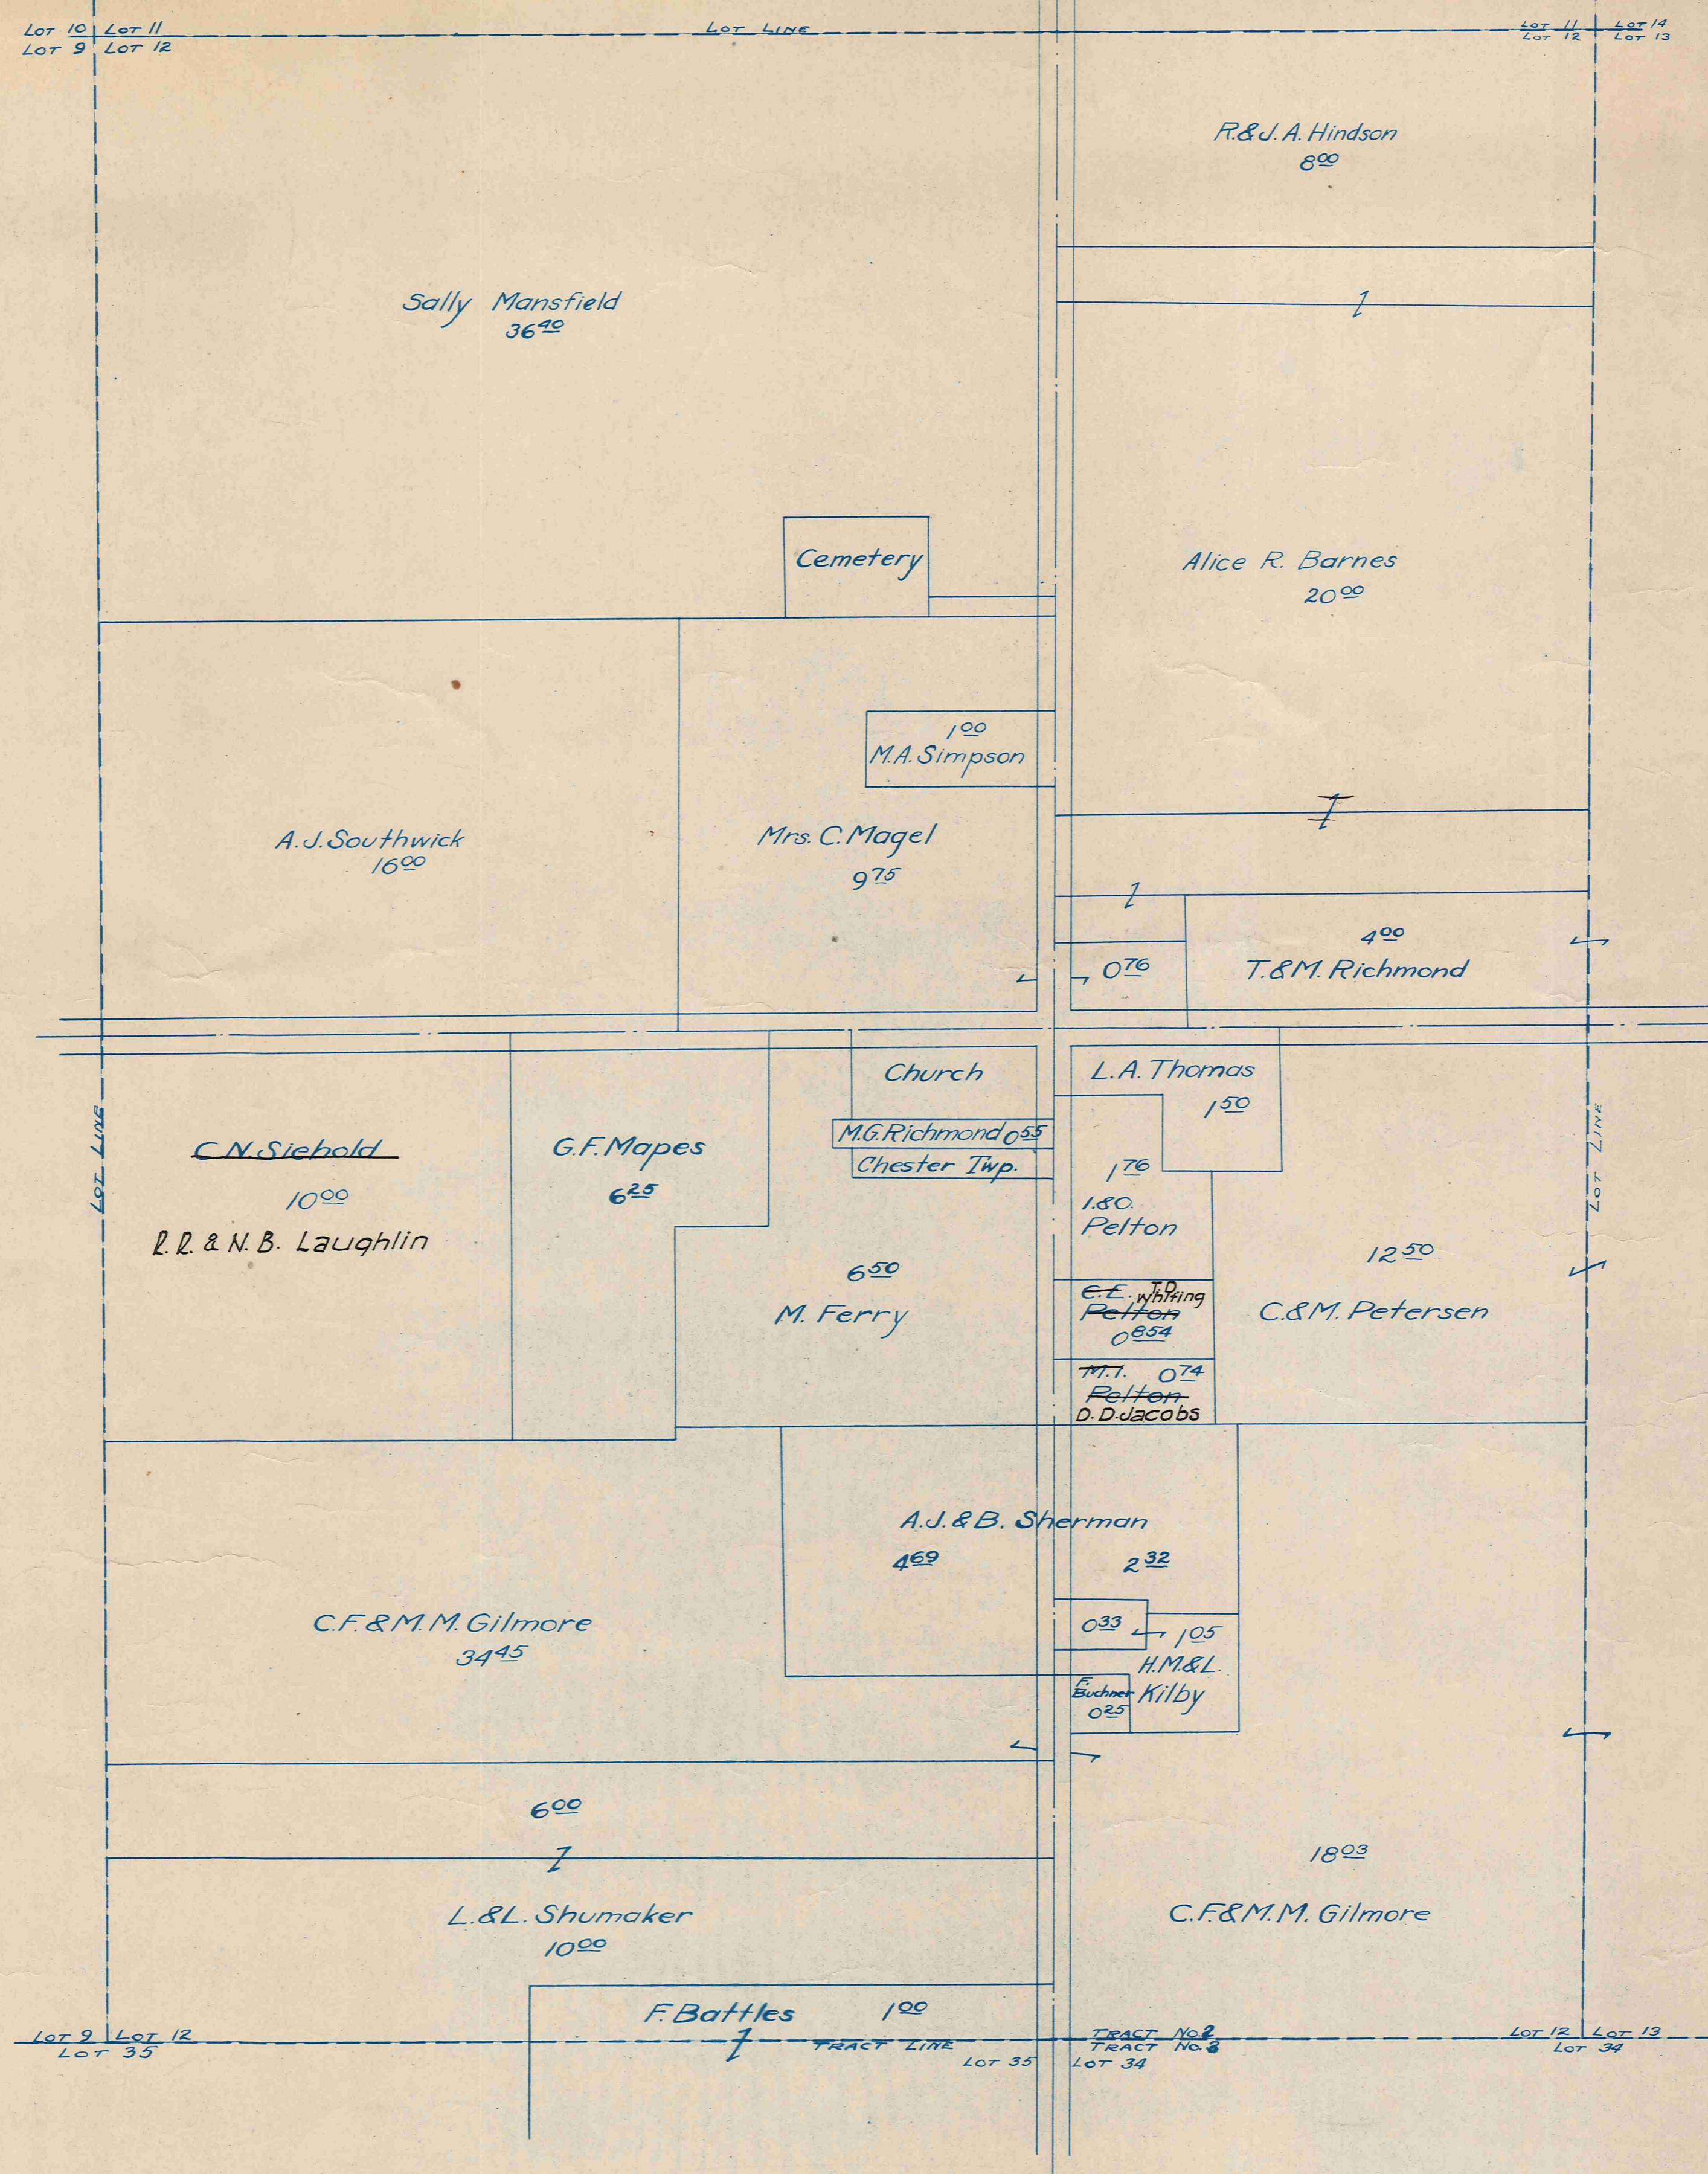

CHESTER TOWNSHIP

COPYRIGHT 1928
BY FRANK R. ZETHMAYER

CHESTERLAND
AND
VICINITY

Lot 34 ~ Tract 3
and
Parts of Lots 26 & 35 ~ Tract 3

Owners to Jan. 1, 1927.

COPYRIGHT 1928
BY FRANK R. ZETHMAYR

Scale: 1"=200'

CHESTER CENTER

AND VICINITY

Lot No. 12 ~ Tract No. 2

Owners to Jan. 1, 1927

Scale: 1" = 200'

COPYRIGHT 1928
BY FRANK R. ZETHMAYR